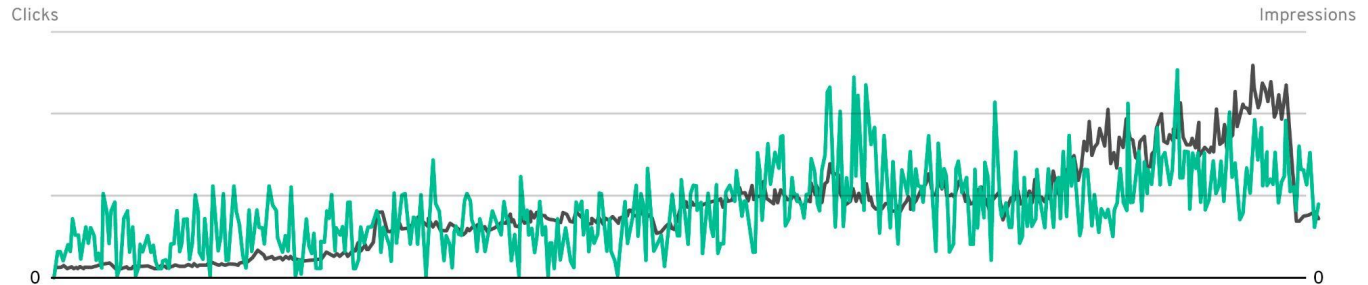

Atlanta Stone Creations

The results

Strong Organic Traffic Growth: Consistent rise in search engine clicks and impressions following the implementation of our SEO strategy, according to GSC.

Clicks & Impressions - Search Console

The results

Enhanced Keyword Rankings: Steady month-over-month increase in keywords reaching the top 20 positions on Google, as tracked by SEMrush.

Organic Keywords Graph - SEMRush

The results

Increased Organic Traffic: Steady growth in organic traffic over the past two years, as reported by SEMrush, reflecting stronger search visibility and audience reach.

Organic Keywords Graph - SEMRush