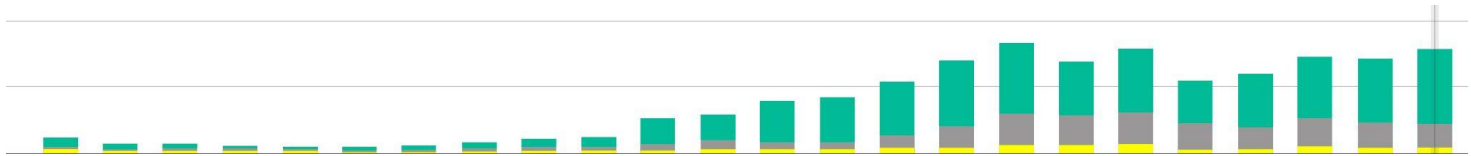

Atlanta Stone Creations

The results

Strong Organic Traffic Growth: Consistent rise in search engine clicks and impressions following the implementation of our SEO strategy, according to GSC.

Clicks & Impressions - Search Console

The results

Enhanced Keyword Rankings: Steady month-over-month increase in keywords reaching the top 20 positions on Google, as tracked by SEMrush.

Organic Keywords Graph - SEMRush

The results

Increased Organic Traffic: Steady growth in organic traffic over the past two years, as reported by SEMrush, reflecting stronger search visibility and audience reach.